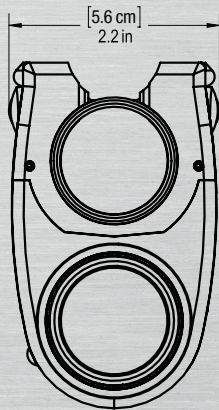

DSF-500/590 DEDICATED SHOTGUN FOREND

ULTRA-HIGH, TWO-OUTPUT-MODE LED WEAPONLIGHT

SPECIFICATIONS: LINE DRAWINGS

Prices and specifications subject to change without notice.
Exempt from US Export Controls

THE WORLD'S FINEST ILLUMINATION TOOLS, SUPPRESSORS, AND TACTICAL PRODUCTS™

18300 Mt. Baldy Circle, Fountain Valley, CA 92708 • 714-545-9444 • 800-828-8809 • Fax: 714-545-9537. www.surefire.com