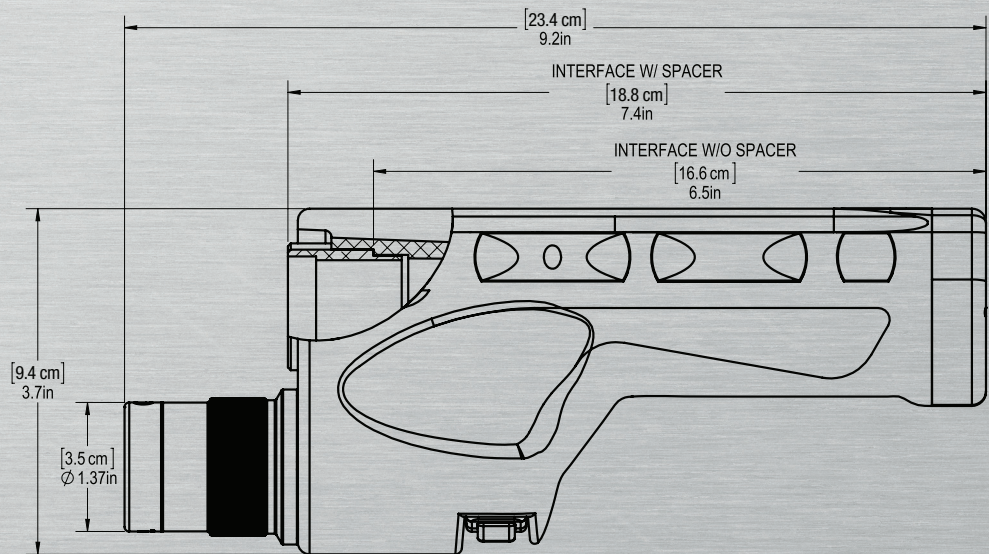

DSF-500/590 DEDICATED SHOTGUN FOREND

ULTRA-HIGH, TWO-OUTPUT-MODE LED WEAPONLIGHT

SPECIFICATIONS: LINE DRAWINGS

Prices and specifications subject to change without notice.
Exempt from US Export Controls

THE WORLD'S FINEST ILLUMINATION TOOLS, SUPPRESSORS, AND TACTICAL PRODUCTS™

18300 Mt. Baldy Circle, Fountain Valley, CA 92708 • 714-545-9444 • 800-828-8809 • Fax: 714-545-9537. www.surefire.com